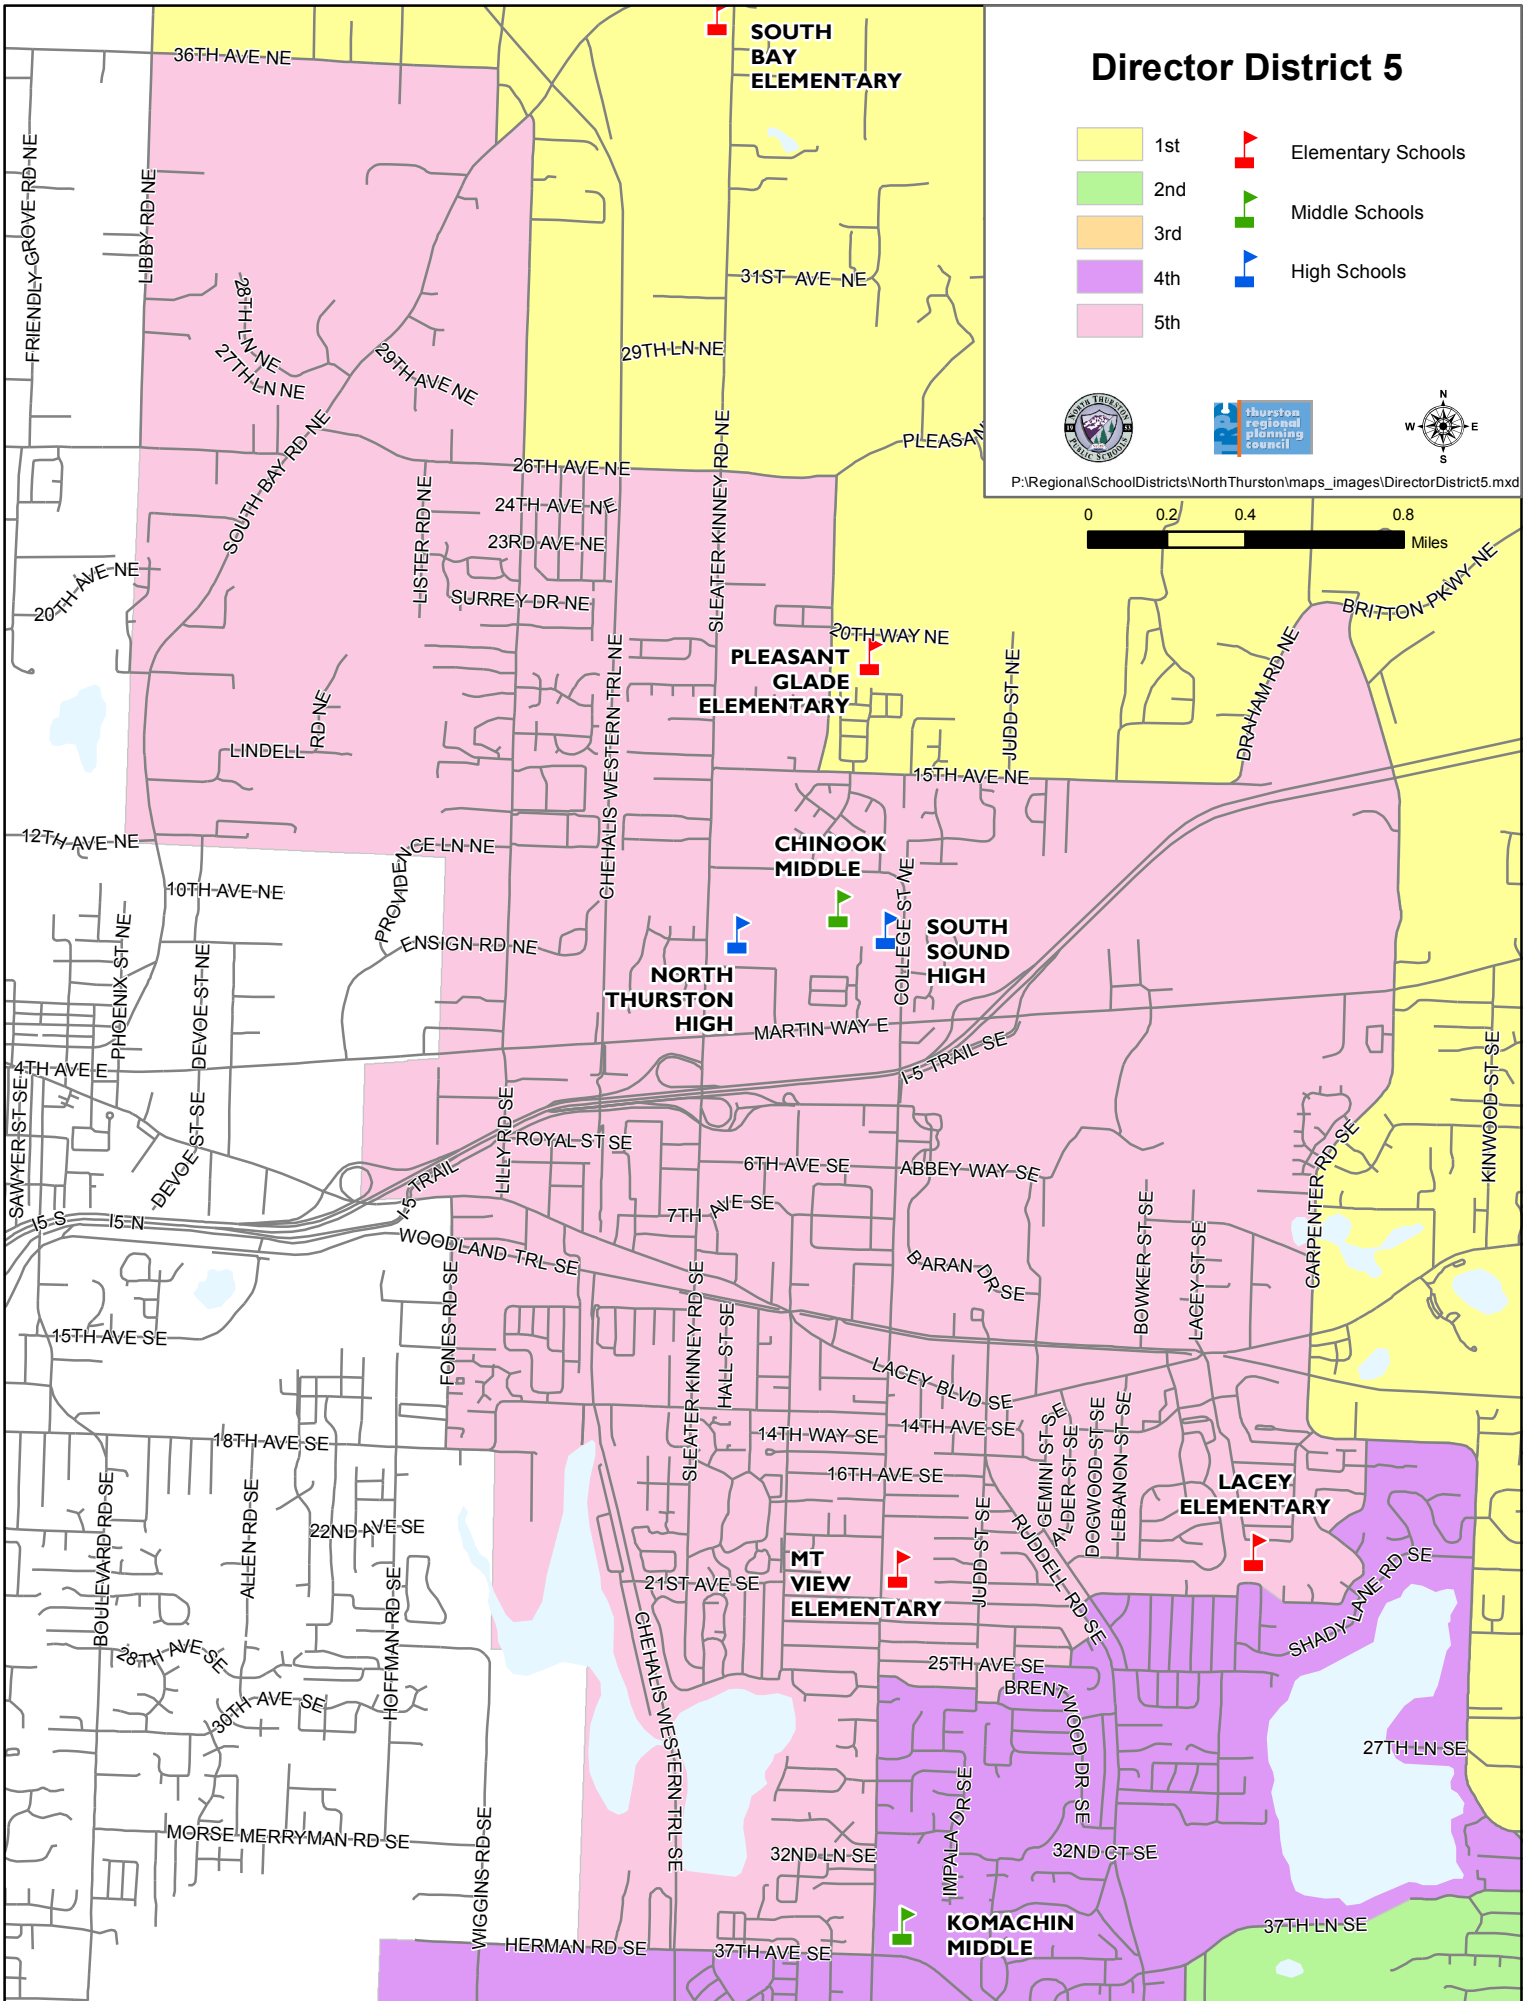

Director District 5

- 1st
 - 2nd
 - 3rd
 - 4th
 - 5th
- Elementary Schools
 - Middle Schools
 - High Schools

P:\Regional\SchoolDistricts\NorthThurston\maps_images\DirectorDistrict5.mxd

Director District 5

Starting at the intersection of 361h Ave and Shincke Rd.
South on Shincke Rd to Bay Rd.
Northeast on Bay Rd to Lilly Rd.
South on Lilly Rd to 26th Ave.
East on 26th Ave to Abernethy Rd.
South on Abernethy Rd to 151h Ave.
East on 15th Ave to Draham St.
Northerly on Draham St to Britton Pkwy.
Easterly on Britton Pkwy to Carpenter Rd.
Southerly on Carpenter Rd to Diamond Rd.
South on Diamond Rd to second intersection of Diamond Loop Rd.
Southerly on Diamond Loop Rd to 22nd Ave.
West on 22nd Ave and extension to Trillium St.
North and West on Trillium St to Lilac St.
West and South on Lilac St to 22nd Ave.
West on 22nd Ave to Ruddell Rd.
South on Ruddell Rd to 24th Ave.
Southwest on 241h Ave to 25th Ave.
South and West on 25111 Ave to Brentwood Dr.
South and Southwest on Brentwood Dr to 26th Ave.
West on 26111 Ave to Judd St.
North on Judd St to 26th Ave.
West on 26th Ave to College St.
South on College St to Herman Rd/371h Avrp.
West on 37th Ave to School District boundary.
Clockwise following School District boundary to Western crossing of 36th Ave. East on 36111 Ave to the point of the beginning.