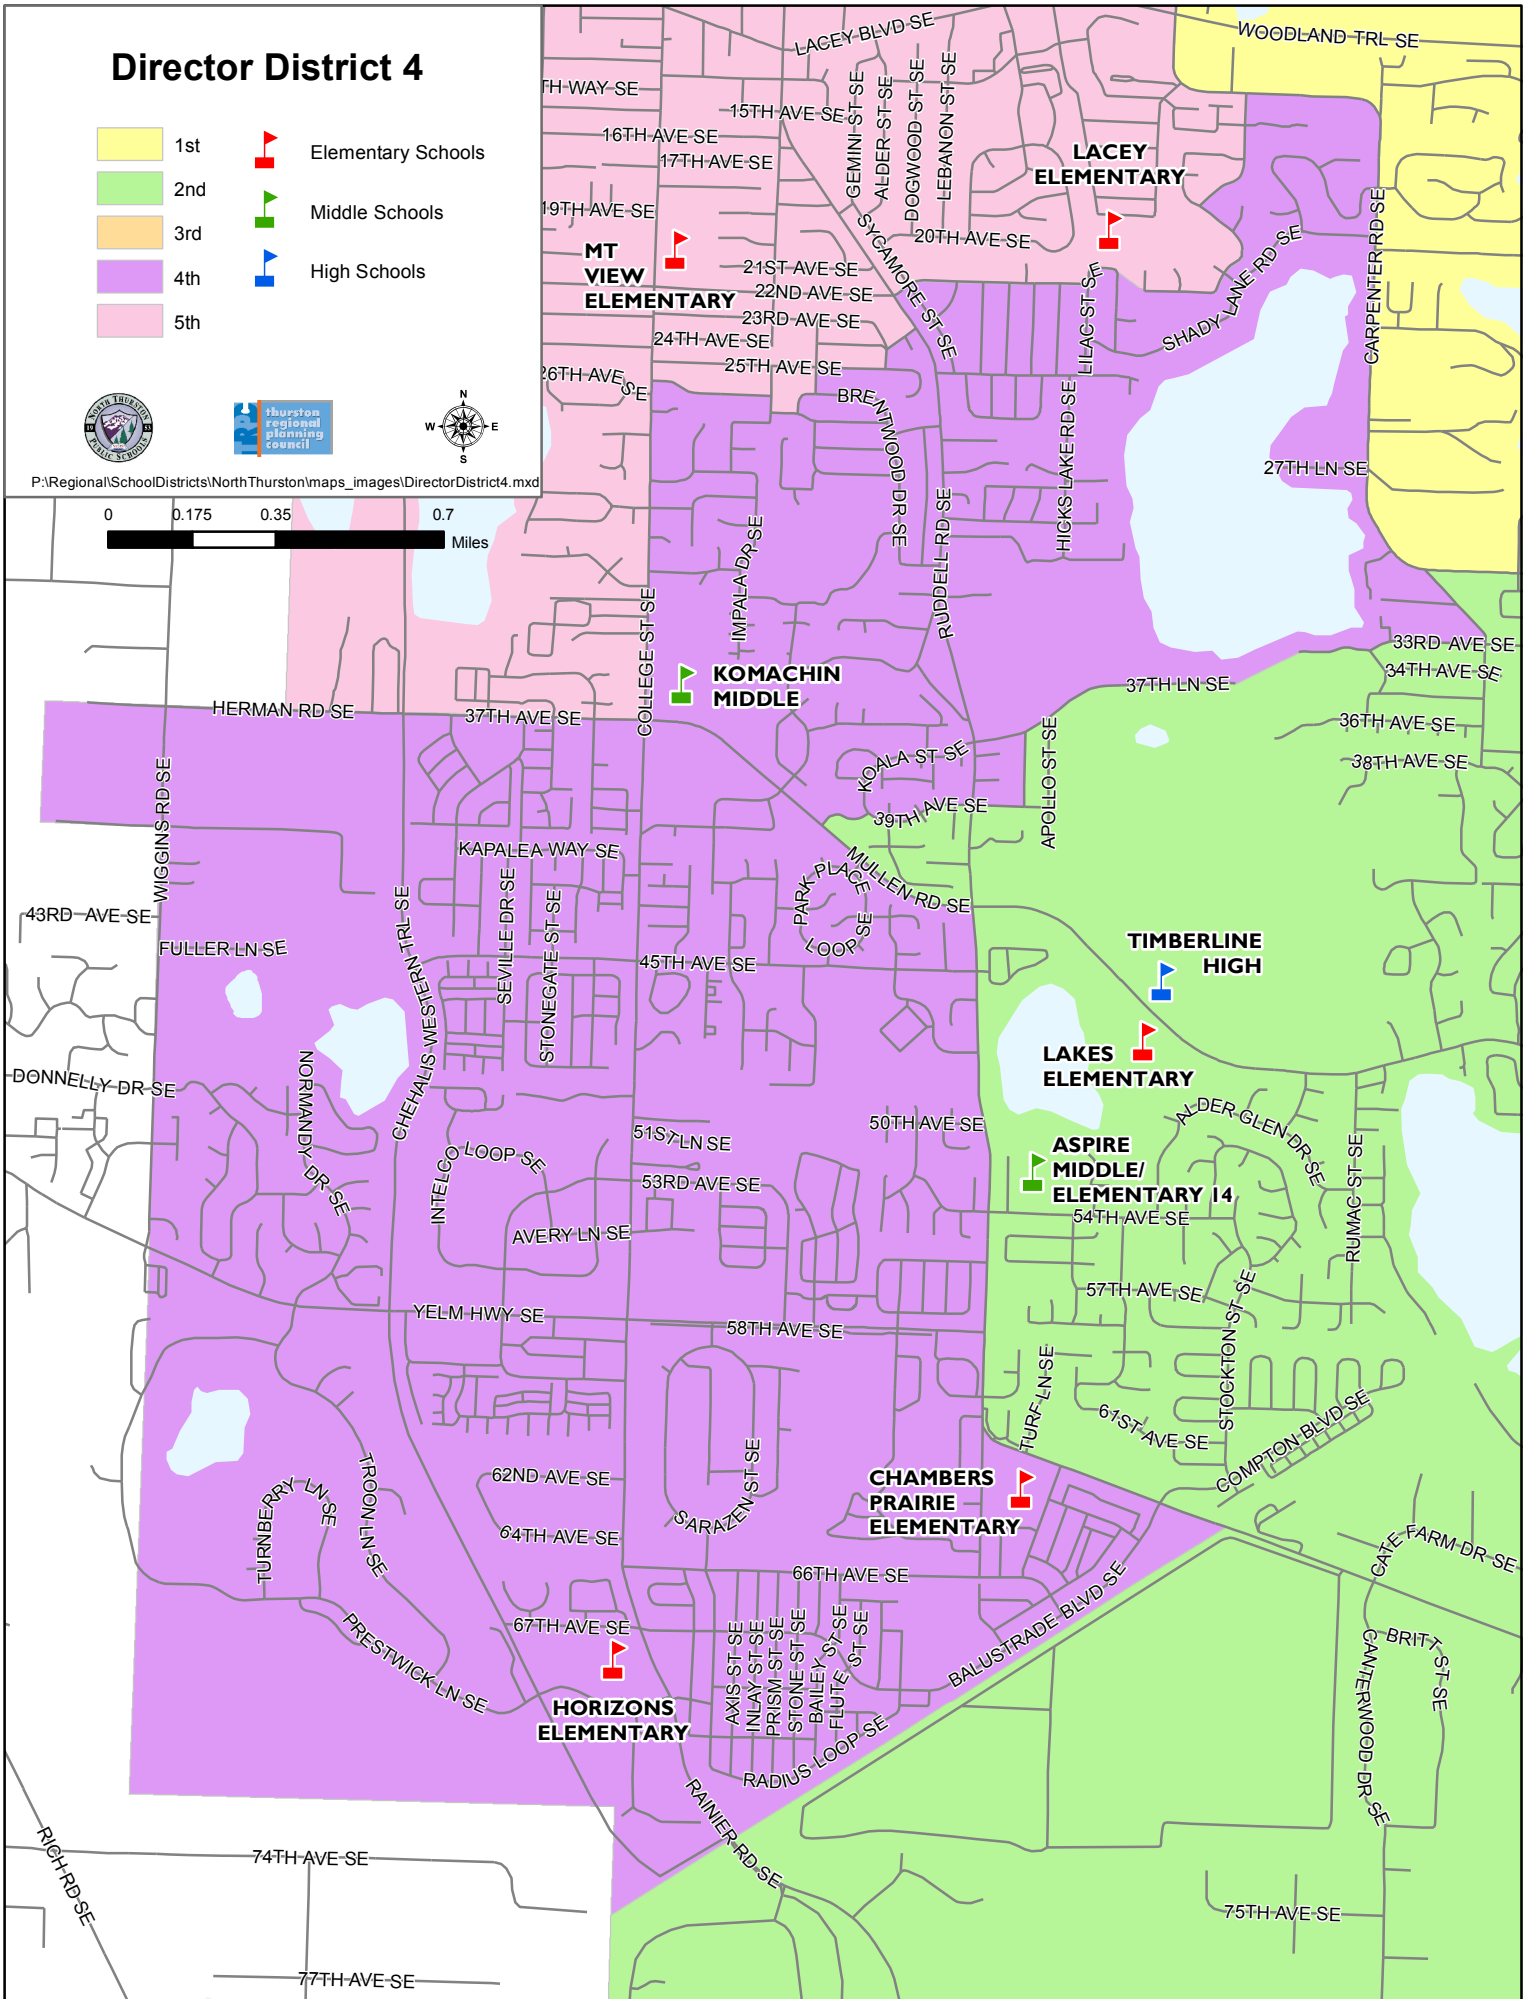

## Director District 4

Starting at the intersection of Yelm Hwy and Ruddell Rd.

North on Ruddell Rd to Mullen Rd.

Northwest on Mullen Rd to 39th Ave.

East on 39th Ave to Ryan St.

North on Ryan St to 37th Ln.

Northeast on 37th Ln and extension to 33rd Ave.

East on 33rd Ave to Stanfield Rd.

Northwest on Stanfield Rd to Carpenter Rd.

Northerly on Carpenter Rd to Diamond Rd.

South on Diamond Rd to second intersection of Diamond Loop Rd.

Southerly on Diamond Loop Rd to 22nd Ave.

West on 22nd Ave and extension to Trillium St.

North and West on Trillium St to Lilac St.

West and South on Lilac St to 22nd Ave.

West on 22nd Ave to Ruddell Rd.

South on Ruddell Rd to 24th Ave.

Southwest on 24th Ave to 25th Ave.

South and West on 25th Ave to Brentwood Dr.

South and Southwest on Brentwood Dr to 26th Ave.

West on 26th Ave to Judd St.

North on Judd St to 26111 Ave.

West on 26th Ave to College St.