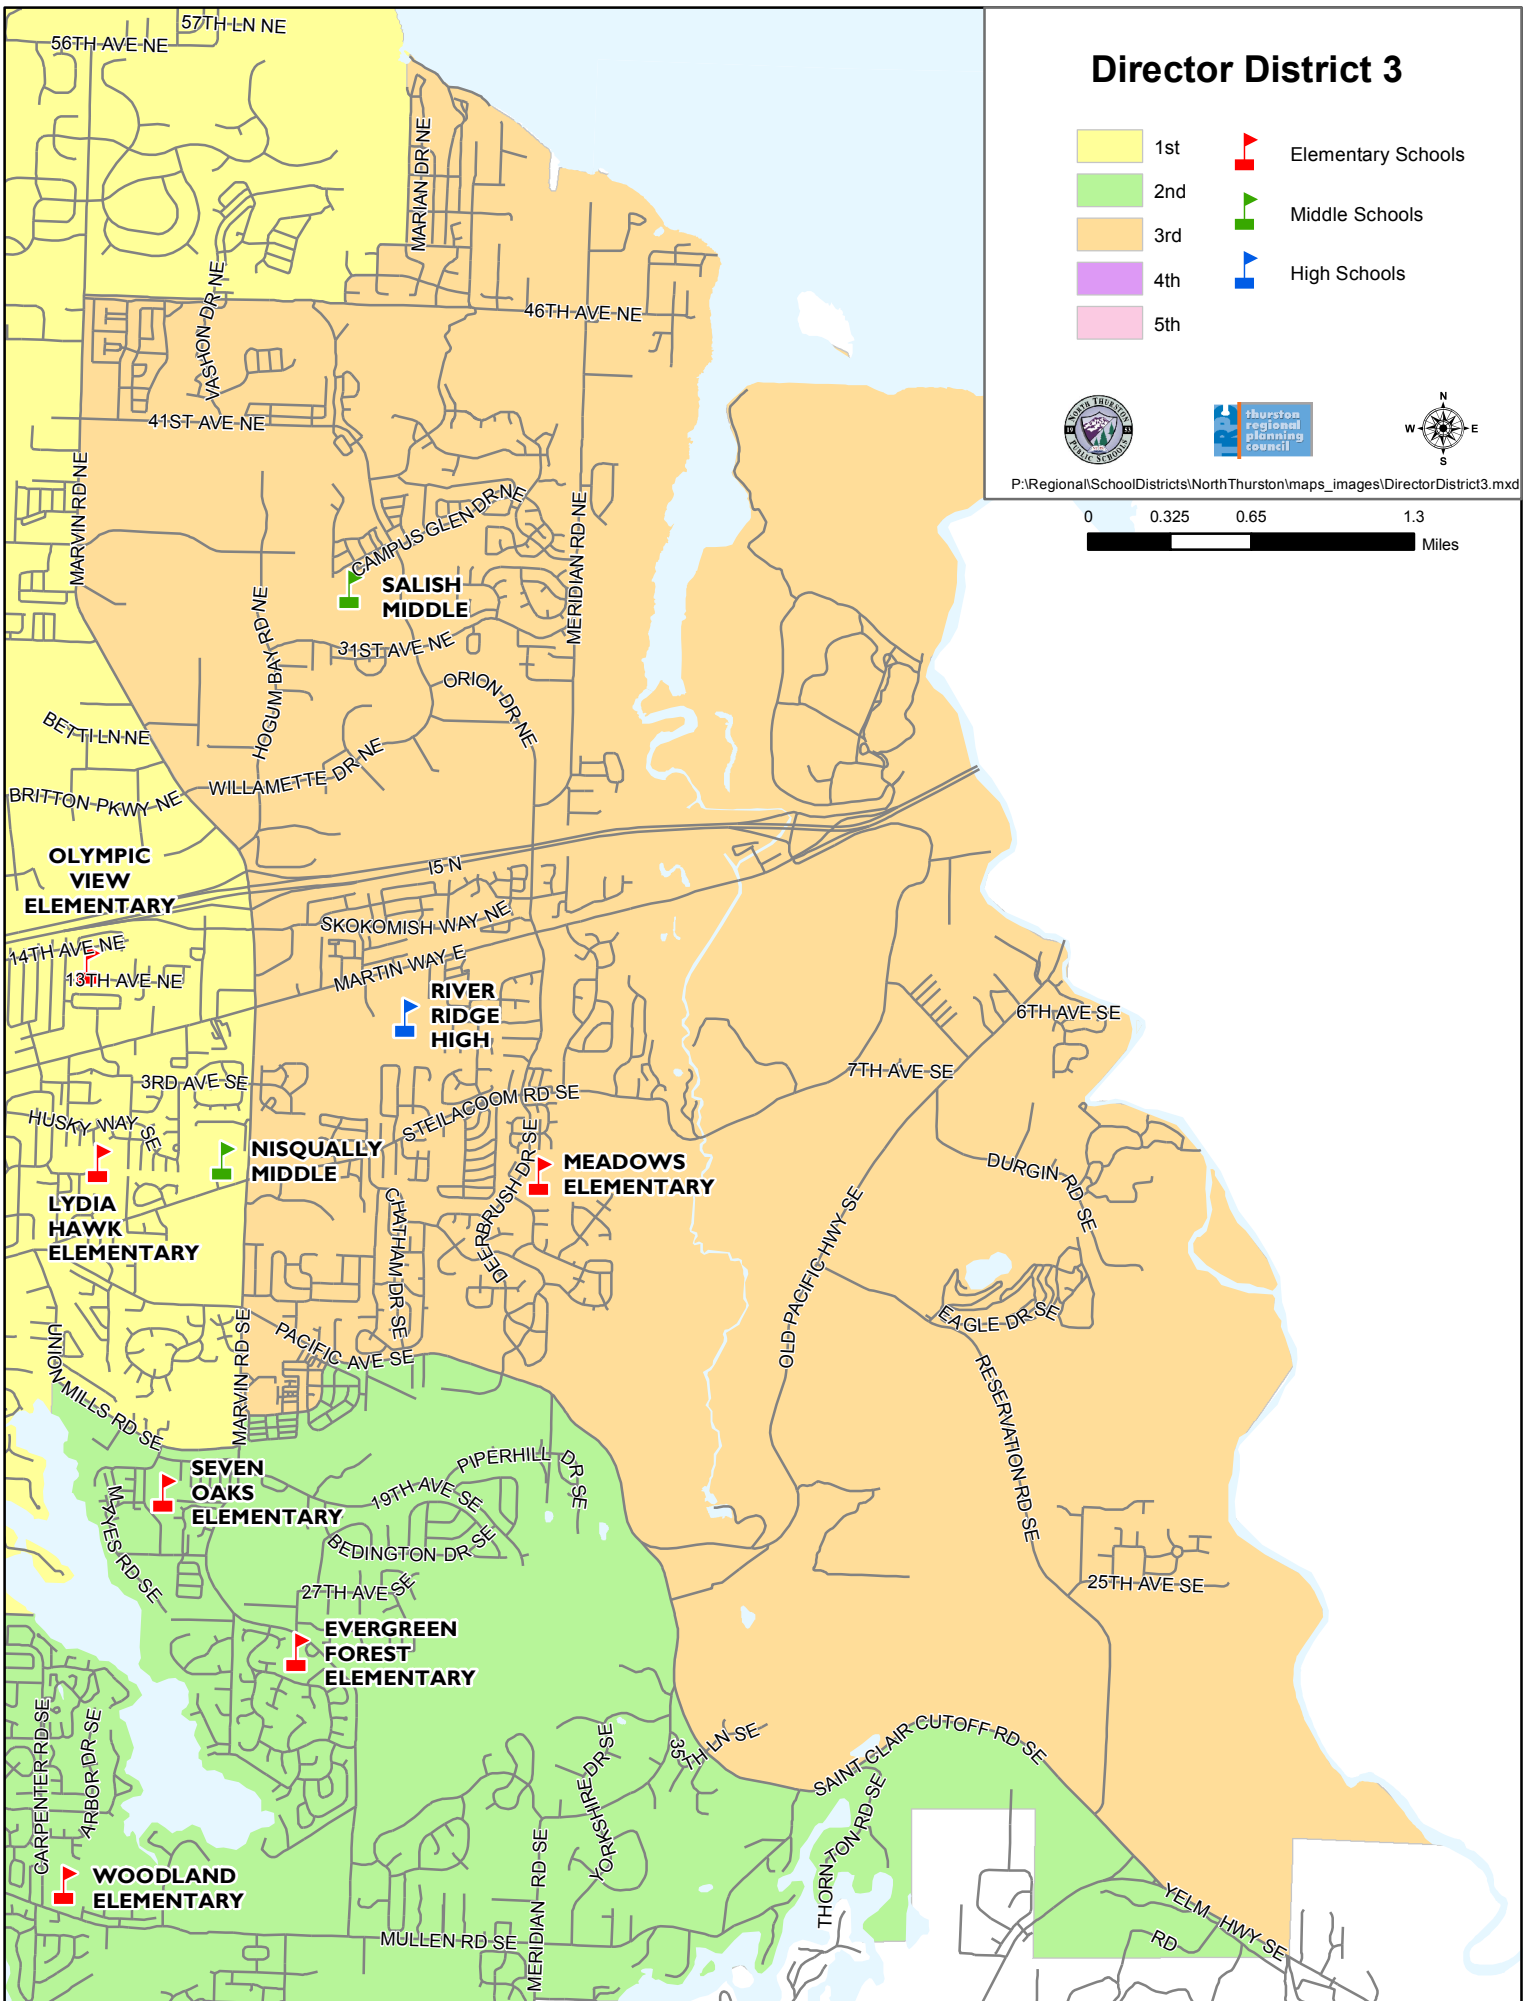

# Director District 3

- 1st
- 2nd
- 3rd
- 4th
- 5th
- Elementary Schools
- Middle Schools
- High Schools

P:\Regional\SchoolDistricts\NorthThurston\maps\_images\DirectorDistrict3.mxd

## Director District 3

Starting at the intersection of Pacific Hwy and 15th Ave.

Southwest on 15th Ave to Marvin Rd.

Northerly on Marvin Rd to powerline access rd, just North of Columbia Way.

Easterly on powerline access rd to extension of Homestead Ave.

North and East on Homestead Ave to Gunvor Crt.

North on Gunvor Crt to 481h Wy.

East on 48th Wy to Beverly Dr.

North on Beverly Dr to Basin Dr.

North on Basin Dr and extension to School District boundary.

Clockwise following School District boundary to Pacific Hwy.

Northwesterly on Pacific Hwy to the point of the beginning.